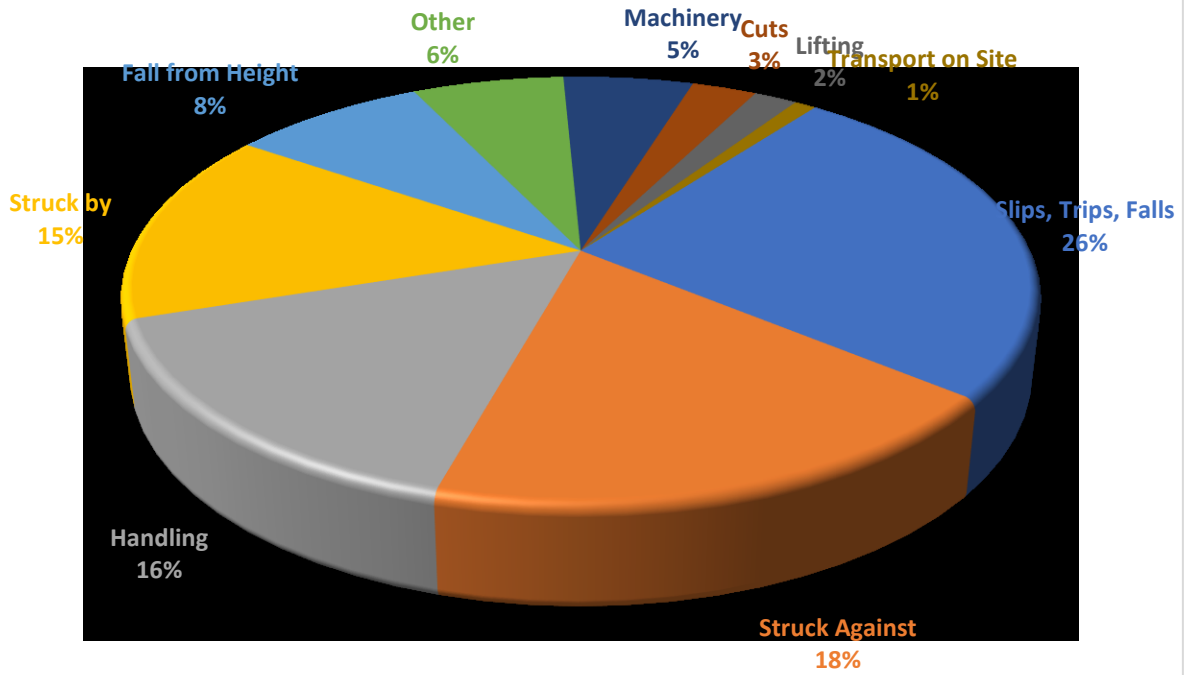

Reportable Accidents Manufacturing Vs Distribution 2020

■ Manufacturing ■ Distribution

Recordable Accident Frequency Rate 2017-2020

Lost Time Accident Frequency Rate 2017-2020

LOST TIME ACCIDENTS BY INJURY TYPE 2020

RIDDORS by Injury Type 2020